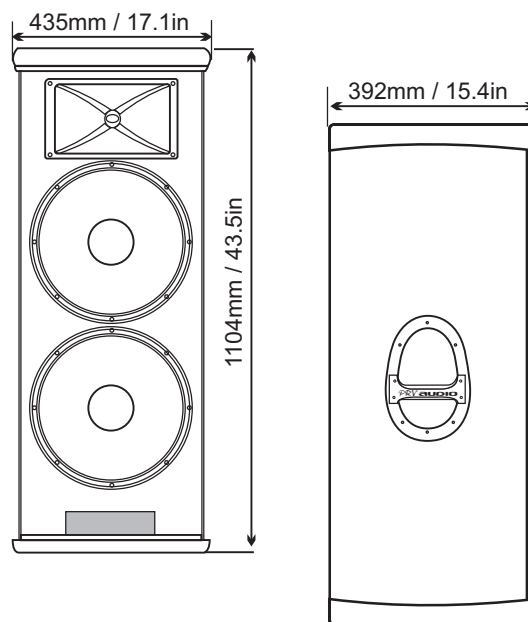

PRV-215 2 Way Dual 15"

The PRV Audio PRV-215 Enclosure offers outstanding sound, reliability and high power handling.

The reinforced cabinet structure ensures durability to withstand the rigorous environment of DJs and band travel.

The PRV D260Ti compression driver with a 1.35" voice coil and 1" exit mounted to a user rotatable 90x50 horn completes this impressive sounding two way cabinet.

Developed with two light weight PRV 15" woofers, the power and depth will be sure to bring your live club performances alive. It will also work nicely as side fills, and stage monitors and its smooth response makes it perfect for AV application.

TECHNICAL SPECIFICATIONS:

| | | |
|-----------------------------------------------|-----------|----------|
| Type..... | 2 Way | Passive |
| Nominal Impedance..... | 8 | Ω |
| Program Power..... | 800 | W |
| Peak Power..... | 1600 | W |
| Average Sensitivity between 100Hz and 2,000Hz | 96 | dB_SPL |
| Frequency Response..... | 45-18,000 | Hz |
| Woofers..... | 2x15 | in |
| HF Driver VC..... | 1.35 | in |
| Crossover..... | 2,200 | Hz |
| Finish..... | Textured | Paint |
| Connector..... | Speakon | 2xNL4 |
| Dimensions..... | W 17.1 | in |
| | H 43.5 | in |
| | D 15.4 | in |
| Weight..... | 77.6 | lbs |