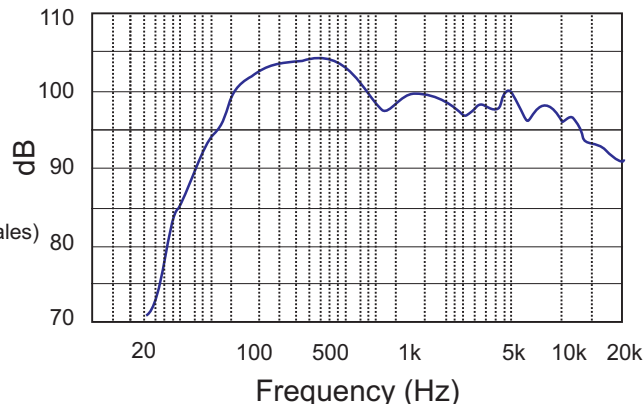

The PRV D260Ti compression driver with a 1.35" voice coil and 1" exit mounted to a user rotatable 90x50 horn completes this impressive sounding two way cabinet.

Developed with two light weight PRV 15" woofers, the power and depth will be sure to bring your live club performances alive. It will also work nicely as side fills, and stage monitors and its smooth response makes it perfect for AV application.

TECHNICAL SPECIFICATIONS:

| | | |
|-----------------------------------------------|-----------|----------|
| Type..... | 2 Way | Passive |
| Nominal Impedance..... | 8 | Ω |
| Program Power..... | 800 | W |
| Peak Power..... | 1600 | W |
| Average Sensitivity between 100Hz and 2,000Hz | 96 | dB_SPL |
| Frequency Response..... | 45-18,000 | Hz |
| Woofers..... | 2x15 | in |
| HF Driver VC..... | 1.35 | in |
| Crossover..... | 2,200 | Hz |
| Finish..... | Textured | Paint |
| Connector..... | Speakon | 2xNL4 |
| Dimensions..... | W 17.1 | in |
| | H 43.5 | in |
| | D 15.4 | in |
| Weight..... | 77.6 | lbs |