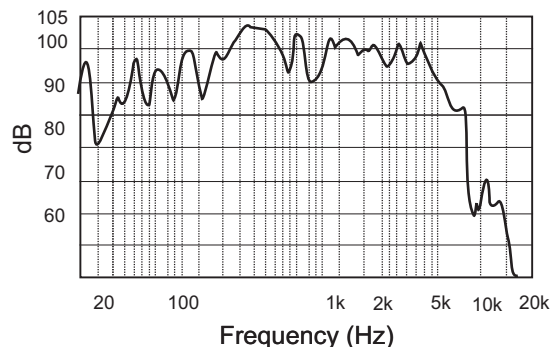

MID BASS WOOFER 8MB600 8"

The PRV Audio 8MB600 mid bass woofer offers outstanding durability and a smooth punch of mid bass for small enclosures.

The 8MB600 offers very smooth mid range and mid bass response up to 4 kHz, and is a perfect option for mid range driver replacements in three way cabinets.

The magnet assembly attached to a sturdy reinforced steel frame completes the 8MB600 to ensure a solid support structure, for long lasting play in most any environment and its light weight of only 9.4lbs helps keep your enclosures light.

TECHNICAL SPECIFICATIONS:

Nominal Diameter.....	8	in
Nominal Impedance.....	8	Ω
RMS Power.....	300	Wrms
Musical Program Power.....	600	W
Average Sensitivity between 100Hz and 2,000Hz	94	dB_SPL
Frequency Response.....	60-4k	Hz
Xmax.....	6	mm
Resonance Frequency	76	Hz
Qes: Electrical Quality Factor.....	.37	
Qms: Mechanical Quality Factor.....	3.7	
Qts: Total Quality Factor.....	.33	
Sd: Cone Area.....	210	cm ²
Mms: Mechanical Mass.....	25	g
β L Strength Factor.....	12.5	T.m
Voice Coil Electrical Resistance.....	4.8	Ω
Voice Coil Diameter.....	2	in
Net Weight.....	6.8	Lbs
Gross Weight.....	7.3	Lbs
Overall Diameter.....	239/9.4	mm/in
Hole Cutout Diameter.....	184/7.24	mm/in
Depth.....	95/3.7	mm/in