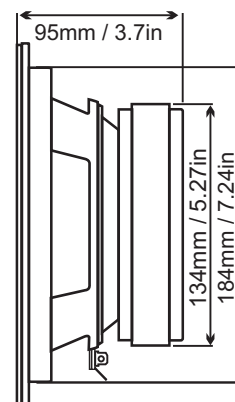

The magnet assembly attached to a sturdy reinforced steel frame completes the 8MB600 to ensure a solid support structure, for long lasting play in most any environment and its light weight of only 9.4lbs helps keep your enclosures light.

TECHNICAL SPECIFICATIONS:

Nominal Diameter.....	8	in
Nominal Impedance.....	8	Ω
RMS Power.....	300	Wrms
Musical Program Power.....	600	W
Average Sensitivity between 100Hz and 2,000Hz	94	dB_SPL
Frequency Response.....	60-4k	Hz
Xmax.....	6	mm
Resonance Frequency	76	Hz
Qes: Electrical Quality Factor.....	.37	
Qms: Mechanical Quality Factor.....	3.7	
Qts: Total Quality Factor.....	.33	
Sd: Cone Area.....	210	cm ²
Mms: Mechanical Mass.....	25	g
β L Strength Factor.....	12.5	T.m
Voice Coil Electrical Resistance.....	4.8	Ω
Voice Coil Diameter.....	2	in
Net Weight.....	6.8	Lbs
Gross Weight.....	7.3	Lbs
Overall Diameter.....	239/9.4	mm/in
Hole Cutout Diameter.....	184/7.24	mm/in
Depth.....	95/3.7	mm/in