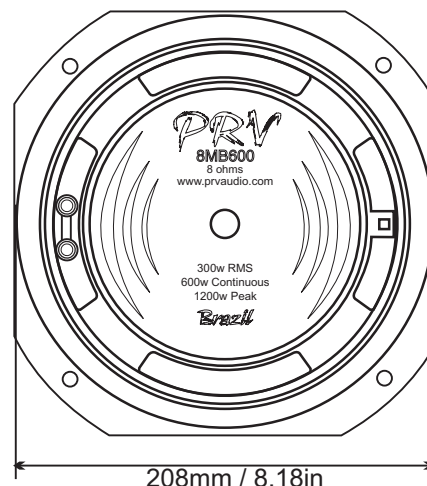

MID BASS WOOFER 8MB600 8"

The PRV Audio 8MB600 mid bass woofer offers outstanding durability and a smooth punch of mid bass for small enclosures.

The 8MB600 offers very smooth mid range and mid bass response up to 4 kHz, and is a perfect option for mid range driver replacements in three way cabinets.

The magnet assembly attached to a sturdy reinforced steel frame completes the 8MB600 to ensure a solid support structure, for long lasting play in most any environment and its light weight of only 9.4lbs helps keep your enclosures light.

TECHNICAL SPECIFICATIONS:

Nominal Diameter.....	8	in
Nominal Impedance.....	8	Ω
RMS Power.....	300	Wrms
Musical Program Power.....	600	W
Average Sensitivity between 100Hz and 2,000Hz	94	dB_SPL
Frequency Response.....	60-4k	Hz
Xmax.....	6	mm
Resonance Frequency	76	Hz
Qes: Electrical Quality Factor.....	.37	
Qms: Mechanical Quality Factor.....	3.7	
Qts: Total Quality Factor.....	.33	
Sd: Cone Area.....	210	cm ²
Mms: Mechanical Mass.....	25	g
β L Strength Factor.....	12.5	T.m
Voice Coil Electrical Resistance.....	4.8	Ω
Voice Coil Diameter.....	2	in
Net Weight.....	6.8	Lbs
Gross Weight.....	7.3	Lbs
Overall Diameter.....	239/9.4	mm/in
Hole Cutout Diameter.....	184/7.24	mm/in
Depth.....	95/3.7	mm/in