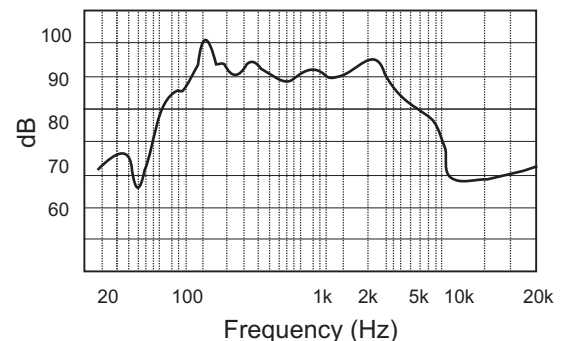

# MID BASS WOOFER 8MB500-NDY 8" Neodymium

The PRV Audio 8MB500-NDY mid bass woofer offers outstanding durability and a smooth punch of mid bass for small enclosures.

The 8MB500-NDY offers very smooth mid range and mid bass response up to 4 kHz, and is a perfect option for mid range driver replacements in three way cabinets.

The Neodymium magnet assembly attached to a sturdy reinforced steel frame completes the 8MB500-NDY to ensure a solid support structure, for long lasting play in most any environment and its light weight of only 3lbs helps keep your enclosures light.

## TECHNICAL SPECIFICATIONS:

Nominal Diameter.....	8	in
Nominal Impedance.....	8	$\Omega$
RMS Power.....	250	Wrms
Musical Program Power.....	500	W
Average Sensitivity between 100Hz and 2,000Hz	88.5	dB_SPL
Frequency Response.....	57-4k	Hz
Xmax.....	3.5	mm
Resonance Frequency .....	57	Hz
Qes: Electrical Quality Factor.....	.54	
Qms: Mechanical Quality Factor.....	10.66	
Qts: Total Quality Factor.....	.52	
$\eta_o$ .....	.36	%
Sd: Cone Area.....	213	cm <sup>2</sup>
Mms: Mechanical Mass.....	12.29	g
$\beta L$ Strength Factor.....	8.15	T.m
Voice Coil Electrical Resistance.....	6	$\Omega$
Voice Coil Diameter.....	2	in
Net Weight.....	1.5/3	Kg/Lbs
Overall Diameter.....	210/8.26	mm/in
Hole Cutout Diameter.....	181/7.13	mm/in
Depth.....	89/3.5	mm/in