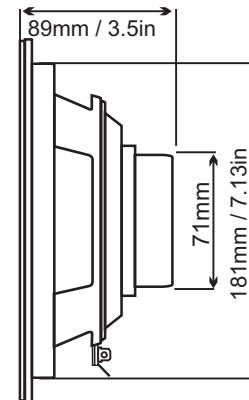

The Neodymium magnet assembly attached to a sturdy reinforced steel frame completes the 8MB500-NDY to ensure a solid support structure, for long lasting play in most any environment and its light weight of only 3lbs helps keep your enclosures light.

## TECHNICAL SPECIFICATIONS:

Nominal Diameter.....	8	in
Nominal Impedance.....	8	$\Omega$
RMS Power.....	250	Wrms
Musical Program Power.....	500	W
Average Sensitivity between 100Hz and 2,000Hz	88.5	dB_SPL
Frequency Response.....	57-4k	Hz
Xmax.....	3.5	mm
Resonance Frequency .....	57	Hz
Qes: Electrical Quality Factor.....	.54	
Qms: Mechanical Quality Factor.....	10.66	
Qts: Total Quality Factor.....	.52	
$\eta_o$ .....	.36	%
Sd: Cone Area.....	213	cm <sup>2</sup>
Mms: Mechanical Mass.....	12.29	g
$\beta L$ Strength Factor.....	8.15	T.m
Voice Coil Electrical Resistance.....	6	$\Omega$
Voice Coil Diameter.....	2	in
Net Weight.....	1.5/3	Kg/Lbs
Overall Diameter.....	210/8.26	mm/in
Hole Cutout Diameter.....	181/7.13	mm/in
Depth.....	89/3.5	mm/in