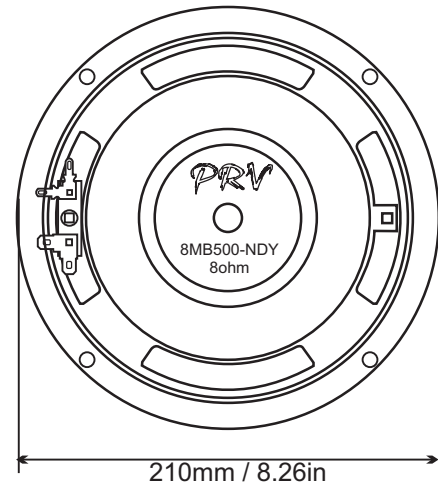

# MID BASS WOOFER 8MB500-NDY 8" Neodymium

The PRV Audio 8MB500-NDY mid bass woofer offers outstanding durability and a smooth punch of mid bass for small enclosures.

The 8MB500-NDY offers very smooth mid range and mid bass response up to 4 kHz, and is a perfect option for mid range driver replacements in three way cabinets.

The Neodymium magnet assembly attached to a sturdy reinforced steel frame completes the 8MB500-NDY to ensure a solid support structure, for long lasting play in most any environment and its light weight of only 3lbs helps keep your enclosures light.

## TECHNICAL SPECIFICATIONS:

Nominal Diameter.....	8	in
Nominal Impedance.....	8	$\Omega$
RMS Power.....	250	Wrms
Musical Program Power.....	500	W
Average Sensitivity between 100Hz and 2,000Hz	88.5	dB_SPL
Frequency Response.....	57-4k	Hz
Xmax.....	3.5	mm
Resonance Frequency .....	57	Hz
Qes: Electrical Quality Factor.....	.54	
Qms: Mechanical Quality Factor.....	10.66	
Qts: Total Quality Factor.....	.52	
$\eta_o$ .....	.36	%
Sd: Cone Area.....	213	cm <sup>2</sup>
Mms: Mechanical Mass.....	12.29	g
$\beta L$ Strength Factor.....	8.15	T.m
Voice Coil Electrical Resistance.....	6	$\Omega$
Voice Coil Diameter.....	2	in
Net Weight.....	1.5/3	Kg/Lbs
Overall Diameter.....	210/8.26	mm/in
Hole Cutout Diameter.....	181/7.13	mm/in
Depth.....	89/3.5	mm/in