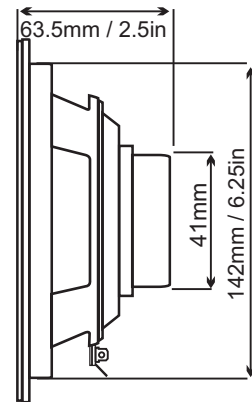

The magnet assembly attached to a sturdy reinforced steel frame completes the 6MB250-NDY to ensure a solid support structure, for long lasting play in most any environment and its light weight of only 1.87lbs helps keep your enclosures light.

TECHNICAL SPECIFICATIONS:

Nominal Diameter.....	6	in
Nominal Impedance.....	8	Ω
RMS Power.....	125	Wrms
Musical Program Power.....	250	W
Average Sensitivity between 100Hz and 2,000Hz	90	dB_SPL
Frequency Response.....	105-6k	Hz
Xmax.....	3.5	mm
Resonance Frequency	105	Hz
Equivalent Volume.....	1.5	l
Qes: Electrical Quality Factor.....	.87	
Qms: Mechanical Quality Factor.....	8.41	
Qts: Total Quality Factor.....	.79	
η_o36	%
Sd: Cone Area.....	136.85	cm ²
Mms: Mechanical Mass.....	12.29	g
βL Strength Factor.....	6.29	T.m
Voice Coil Electrical Resistance.....	7.2	Ω
Voice Coil Diameter.....	1.5	in
Net Weight.....	.84/1.87	Lbs
Overall Diameter.....	167/6.57	mm/in
Hole Cutout Diameter.....	142/6.25	mm/in
Depth.....	63.5/2.5	mm/in