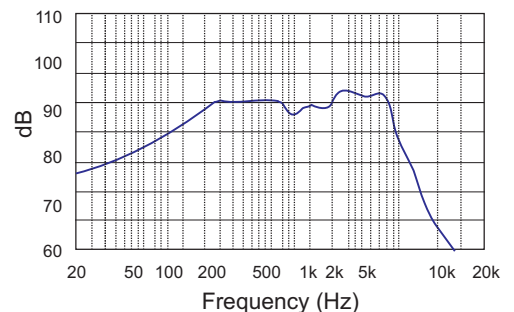

MID BASS WOOFER 6MB250-NDY 6" Neodymium

The PRV Audio 6MB250-NDY mid bass woofer offers outstanding durability and a smooth punch of mid bass for small enclosures.

The 6MB250-NDY offers very smooth mid range and mid bass response up to 5 kHz, and is a perfect option for mid range driver replacements in three way cabinets.

TECHNICAL SPECIFICATIONS:

Nominal Diameter.....	6	in
Nominal Impedance.....	8	Ω
RMS Power.....	125	Wrms
Musical Program Power.....	250	W
Average Sensitivity between 100Hz and 2,000Hz	90	dB_SPL
Frequency Response.....	105-6k	Hz
Xmax.....	3.5	mm
Resonance Frequency	105	Hz
Equivalent Volume.....	1.5	l
Qes: Electrical Quality Factor.....	.87	
Qms: Mechanical Quality Factor.....	8.41	
Qts: Total Quality Factor.....	.79	
η_o36	%
Sd: Cone Area.....	136.85	cm ²
Mms: Mechanical Mass.....	12.29	g
βL Strength Factor.....	6.29	T.m
Voice Coil Electrical Resistance.....	7.2	Ω
Voice Coil Diameter.....	1.5	in
Net Weight.....	.84/1.87	Lbs
Overall Diameter.....	167/6.57	mm/in
Hole Cutout Diameter.....	142/6.25	mm/in
Depth.....	63.5/2.5	mm/in