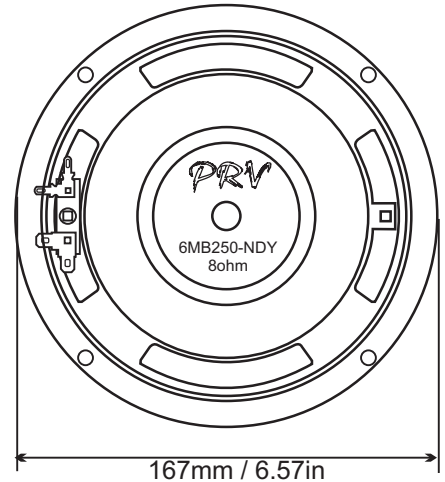

MID BASS WOOFER 6MB250-NDY 6" Neodymium

The PRV Audio 6MB250-NDY mid bass woofer offers outstanding durability and a smooth punch of mid bass for small enclosures.

The 6MB250-NDY offers very smooth mid range and mid bass response up to 5 kHz, and is a perfect option for mid range driver replacements in three way cabinets.

The magnet assembly attached to a sturdy reinforced steel frame completes the 6MB250-NDY to ensure a solid support structure, for long lasting play in most any environment and its light weight of only 1.87lbs helps keep your enclosures light.

TECHNICAL SPECIFICATIONS:

Nominal Diameter.....	6	in
Nominal Impedance.....	8	Ω
RMS Power.....	125	Wrms
Musical Program Power.....	250	W
Average Sensitivity between 100Hz and 2,000Hz	90	dB_SPL
Frequency Response.....	105-6k	Hz
Xmax.....	3.5	mm
Resonance Frequency	105	Hz
Equivalent Volume.....	1.5	l
Qes: Electrical Quality Factor.....	.87	
Qms: Mechanical Quality Factor.....	8.41	
Qts: Total Quality Factor.....	.79	
η_o36	%
Sd: Cone Area.....	136.85	cm ²
Mms: Mechanical Mass.....	12.29	g
βL Strength Factor.....	6.29	T.m
Voice Coil Electrical Resistance.....	7.2	Ω
Voice Coil Diameter.....	1.5	in
Net Weight.....	.84/1.87	Lbs
Overall Diameter.....	167/6.57	mm/in
Hole Cutout Diameter.....	142/6.25	mm/in
Depth.....	63.5/2.5	mm/in