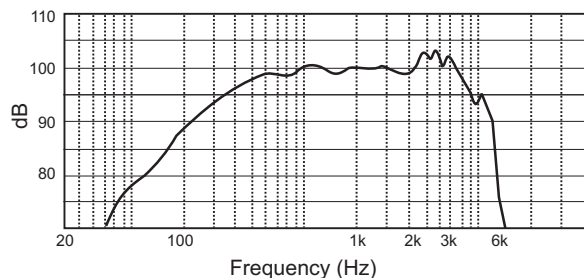

MID BASS WOOFER 12MB800 12"

The PRV Audio 12MB800 mid bass woofer offers outstanding durability and high power handling.

A specially designed dual spider suspension is assembled with a special resin improving the resistance against failure during intense use. The M-Roll surround offers smooth accurate geometry during hard play.

The 12MB800 offers a large 3" aluminum voice coil that will guaranty very high efficiency while providing smooth and accurate bass response.

The light weight cone provides an excellent curve response linear above 3 kHz and makes the 12MB800 a very good solution for high quality two or three way systems.

Nominal Diameter.....	12	in
Nominal Impedance.....	8	Ω
RMS Power.....	400	Wrms
Musical Program Power.....	800	W
Average Sensitivity between 100Hz and 2,000Hz	98	dB_SPL
Frequency Response.....	50-3,000	Hz
Xmax.....	5.5	mm
Resonance Frequency	53	Hz
Equivalent Volume.....	72	l
Qes: Electrical Quality Factor.....	0.28	
Qms: Mechanical Quality Factor.....	4.7	
Qts: Total Quality Factor.....	.27	
η_o	3.69	%
Sd: Cone Area.....	530	cm ²
Mms: Mechanical Mass.....	48	g
βL Strength Factor.....	17	T.m
Voice Coil Electrical Resistance.....	5.4	Ω
Voice Coil Diameter.....	3	in
Net Weight.....	16.2	Lbs
Gross Weight.....	18	Lbs
Overall Diameter.....	320/12.6	mm/in
Hole Cutout Diameter.....	282/11.1	mm/in
Depth.....	138/5.4	mm/in