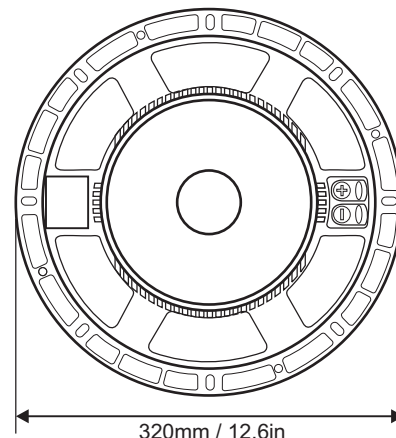

MID BASS WOOFER 12MB800 12"

The PRV Audio 12MB800 mid bass woofer offers outstanding durability and high power handling.

A specially designed dual spider suspension is assembled with a special resin improving the resistance against failure during intense use. The M-Roll surround offers smooth accurate geometry during hard play.

The 12MB800 offers a large 3" aluminum voice coil that will guaranty very high efficiency while providing smooth and accurate bass response.

The light weight cone provides an excellent curve response linear above 3 kHz and makes the 12MB800 a very good solution for high quality two or three way systems.

The magnet assembly attached to a sturdy reinforced cast aluminum frame completes the 12MB800 to ensure a solid support structure, for long lasting play in most any environment.

TECHNICAL SPECIFICATIONS:

Nominal Diameter.....	12	in
Nominal Impedance.....	8	Ω
RMS Power.....	400	Wrms
Musical Program Power.....	800	W
Average Sensitivity between 100Hz and 2,000Hz	98	dB_SPL
Frequency Response.....	50-3,000	Hz
Xmax.....	5.5	mm
Resonance Frequency	53	Hz
Equivalent Volume.....	72	l
Qes: Electrical Quality Factor.....	0.28	
Qms: Mechanical Quality Factor.....	4.7	
Qts: Total Quality Factor.....	.27	
η_o	3.69	%
Sd: Cone Area.....	530	cm ²
Mms: Mechanical Mass.....	48	g
βL Strength Factor.....	17	T.m
Voice Coil Electrical Resistance.....	5.4	Ω
Voice Coil Diameter.....	3	in
Net Weight.....	16.2	Lbs
Gross Weight.....	18	Lbs
Overall Diameter.....	320/12.6	mm/in
Hole Cutout Diameter.....	282/11.1	mm/in
Depth.....	138/5.4	mm/in