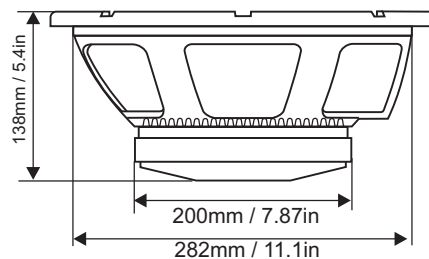

MID BASS WOOFER 12MB800 12"

The PRV Audio 12MB800 mid bass woofer offers outstanding durability and high power handling.

A specially designed dual spider suspension is assembled with a special resin improving the resistance against failure during intense use. The M-Roll surround offers smooth accurate geometry during hard play.

The 12MB800 offers a large 3" aluminum voice coil that will guaranty very high efficiency while providing smooth and accurate bass response.

The light weight cone provides an excellent curve response linear above 3 kHz and makes the 12MB800 a very good solution for high quality two or three way systems.

The magnet assembly attached to a sturdy reinforced cast aluminum frame completes the 12MB800 to ensure a solid support structure, for long lasting play in most any environment.

TECHNICAL SPECIFICATIONS:

Nominal Diameter.....	12	in
Nominal Impedance.....	8	Ω
RMS Power.....	400	Wrms
Musical Program Power.....	800	W
Average Sensitivity between 100Hz and 2,000Hz	98	dB_SPL
Frequency Response.....	50-3,000	Hz
Xmax.....	5.5	mm
Resonance Frequency	53	Hz
Equivalent Volume.....	72	l
Qes: Electrical Quality Factor.....	0.28	
Qms: Mechanical Quality Factor.....	4.7	
Qts: Total Quality Factor.....	.27	
η_o	3.69	%
Sd: Cone Area.....	530	cm ²
Mms: Mechanical Mass.....	48	g
βL Strength Factor.....	17	T.m
Voice Coil Electrical Resistance.....	5.4	Ω
Voice Coil Diameter.....	3	in
Net Weight.....	16.2	Lbs
Gross Weight.....	18	Lbs
Overall Diameter.....	320/12.6	mm/in
Hole Cutout Diameter.....	282/11.1	mm/in
Depth.....	138/5.4	mm/in