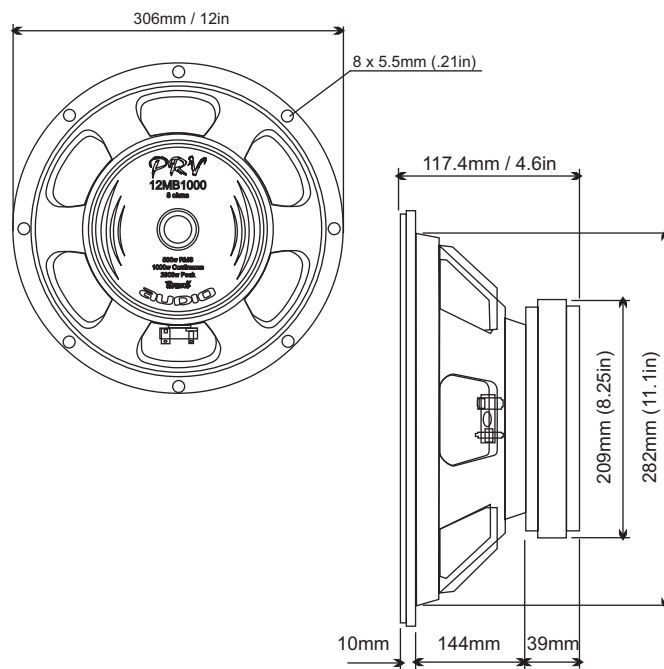

The 12MB1000 offers a large 4" aluminum voice coil that will guaranty very high efficiency while providing smooth and accurate bass response.

The extra thick and stiff, yet light weight cone provides an excellent curve response linear through 2 kHz and makes the 12MB1000 a very good solution for high quality two or three way systems and low mounting depth makes it perfect for stage monitors.

The magnet assembly attached to a sturdy reinforced cast aluminum frame completes the 12MB1000 to ensure a solid support structure, for long lasting play in most any environment.

TECHNICAL SPECIFICATIONS:

| | | |
|-----------------------------------------------|----------|-----------------|
| Nominal Diameter..... | 12 | in |
| Nominal Impedance..... | 8 | Ω |
| RMS Power..... | 500 | Wrms |
| Musical Program Power..... | 1000 | W |
| Average Sensitivity between 100Hz and 2,000Hz | 97 | dB_SPL |
| Frequency Response..... | 58-3,000 | Hz |
| Xmax..... | 5 | mm |
| Resonance Frequency | 46 | Hz |
| Qes: Electrical Quality Factor..... | 0.32 | |
| Qms: Mechanical Quality Factor..... | 1.54 | |
| Qts: Total Quality Factor..... | .27 | |
| η_o | 3.59 | % |
| Sd: Cone Area..... | 530 | cm ² |
| Mms: Mechanical Mass..... | 51.57 | g |
| βL Strength Factor..... | 18.66 | T.m |
| Voice Coil Electrical Resistance..... | 6.0 | Ω |
| Voice Coil Diameter..... | 4 | in |
| Net Weight..... | 26.46 | Lbs |
| Gross Weight..... | 28.2 | Lbs |
| Overall Diameter..... | 305/12 | mm/in |
| Hole Cutout Diameter..... | 282/11.1 | mm/in |
| Depth..... | 117/4.62 | mm/in |