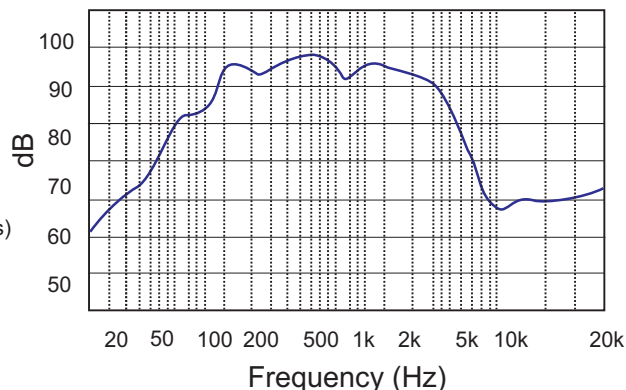

MID BASS WOOFER 12MB1000 12"

The PRV Audio 12MB1000 mid bass woofer offers outstanding durability and is out most powerful mid bass driver.

A specially designed dual spider suspension is assembled with a special resin improving the resistance against failure during intense use. The reinforced surround offers smooth accurate geometry during hard play.

The 12MB1000 offers a large 4" aluminum voice coil that will guaranty very high efficiency while providing smooth and accurate bass response.

The extra thick and stiff, yet light weight cone provides an excellent curve response linear through 2 kHz and makes the 12MB1000 a very good solution for high quality two or three way systems and low mounting depth makes it perfect for stage monitors.

| | | |
|-----------------------------------------------|----------|-----------------|
| Nominal Diameter..... | 12 | in |
| Nominal Impedance..... | 8 | Ω |
| RMS Power..... | 500 | Wrms |
| Musical Program Power..... | 1000 | W |
| Average Sensitivity between 100Hz and 2,000Hz | 97 | dB_SPL |
| Frequency Response..... | 58-3,000 | Hz |
| Xmax..... | 5 | mm |
| Resonance Frequency | 46 | Hz |
| Qes: Electrical Quality Factor..... | 0.32 | |
| Qms: Mechanical Quality Factor..... | 1.54 | |
| Qts: Total Quality Factor..... | .27 | |
| η_o | 3.59 | % |
| Sd: Cone Area..... | 530 | cm ² |
| Mms: Mechanical Mass..... | 51.57 | g |
| βL Strength Factor..... | 18.66 | T.m |
| Voice Coil Electrical Resistance..... | 6.0 | Ω |
| Voice Coil Diameter..... | 4 | in |
| Net Weight..... | 26.46 | Lbs |
| Gross Weight..... | 28.2 | Lbs |
| Overall Diameter..... | 305/12 | mm/in |
| Hole Cutout Diameter..... | 282/11.1 | mm/in |
| Depth..... | 117/4.62 | mm/in |